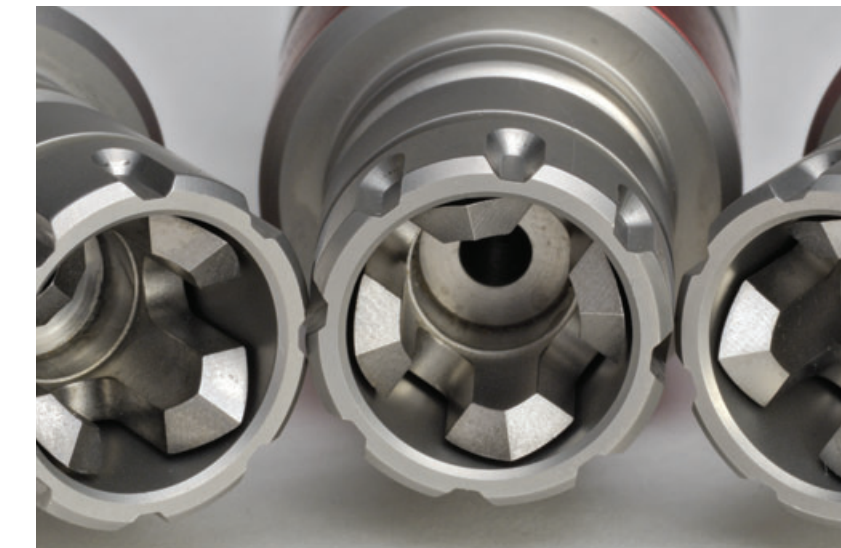

Precision, Quality, MicroAire